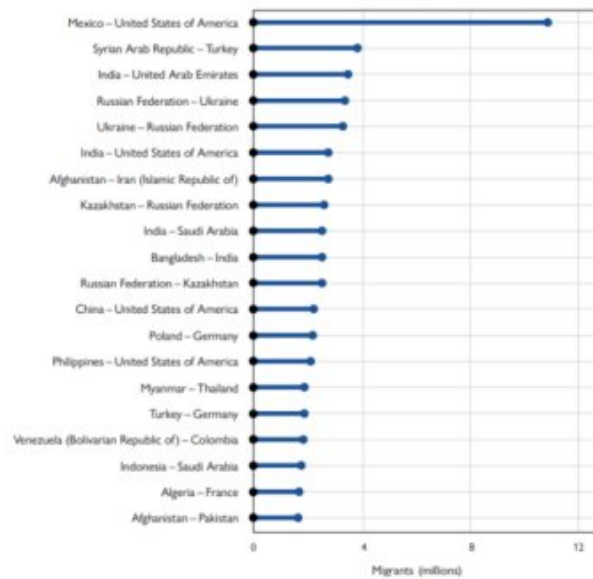

Did you know?

N-IUSSP | March 21, 2022

Top 20 international migration country-to-country corridors, 2020.

The bilateral corridor between the Russian Federation and Ukraine takes up spots four and five among the largest corridors in the world. About 3 million people born in the Russian Federation now live in Ukraine, while nearly the same number of people have moved from Ukraine to the Russian Federation.

Source: [IOM World Migration Report 2022 UN DESA, 2021.](#)

Note. The corridors present the number of international migrants (millions) born in the first-mentioned country and residing in the second. Corridors represent an accumulation of migratory movements over time and provide a snapshot of how migration patterns have evolved into significant foreign-born populations in specific destination countries.